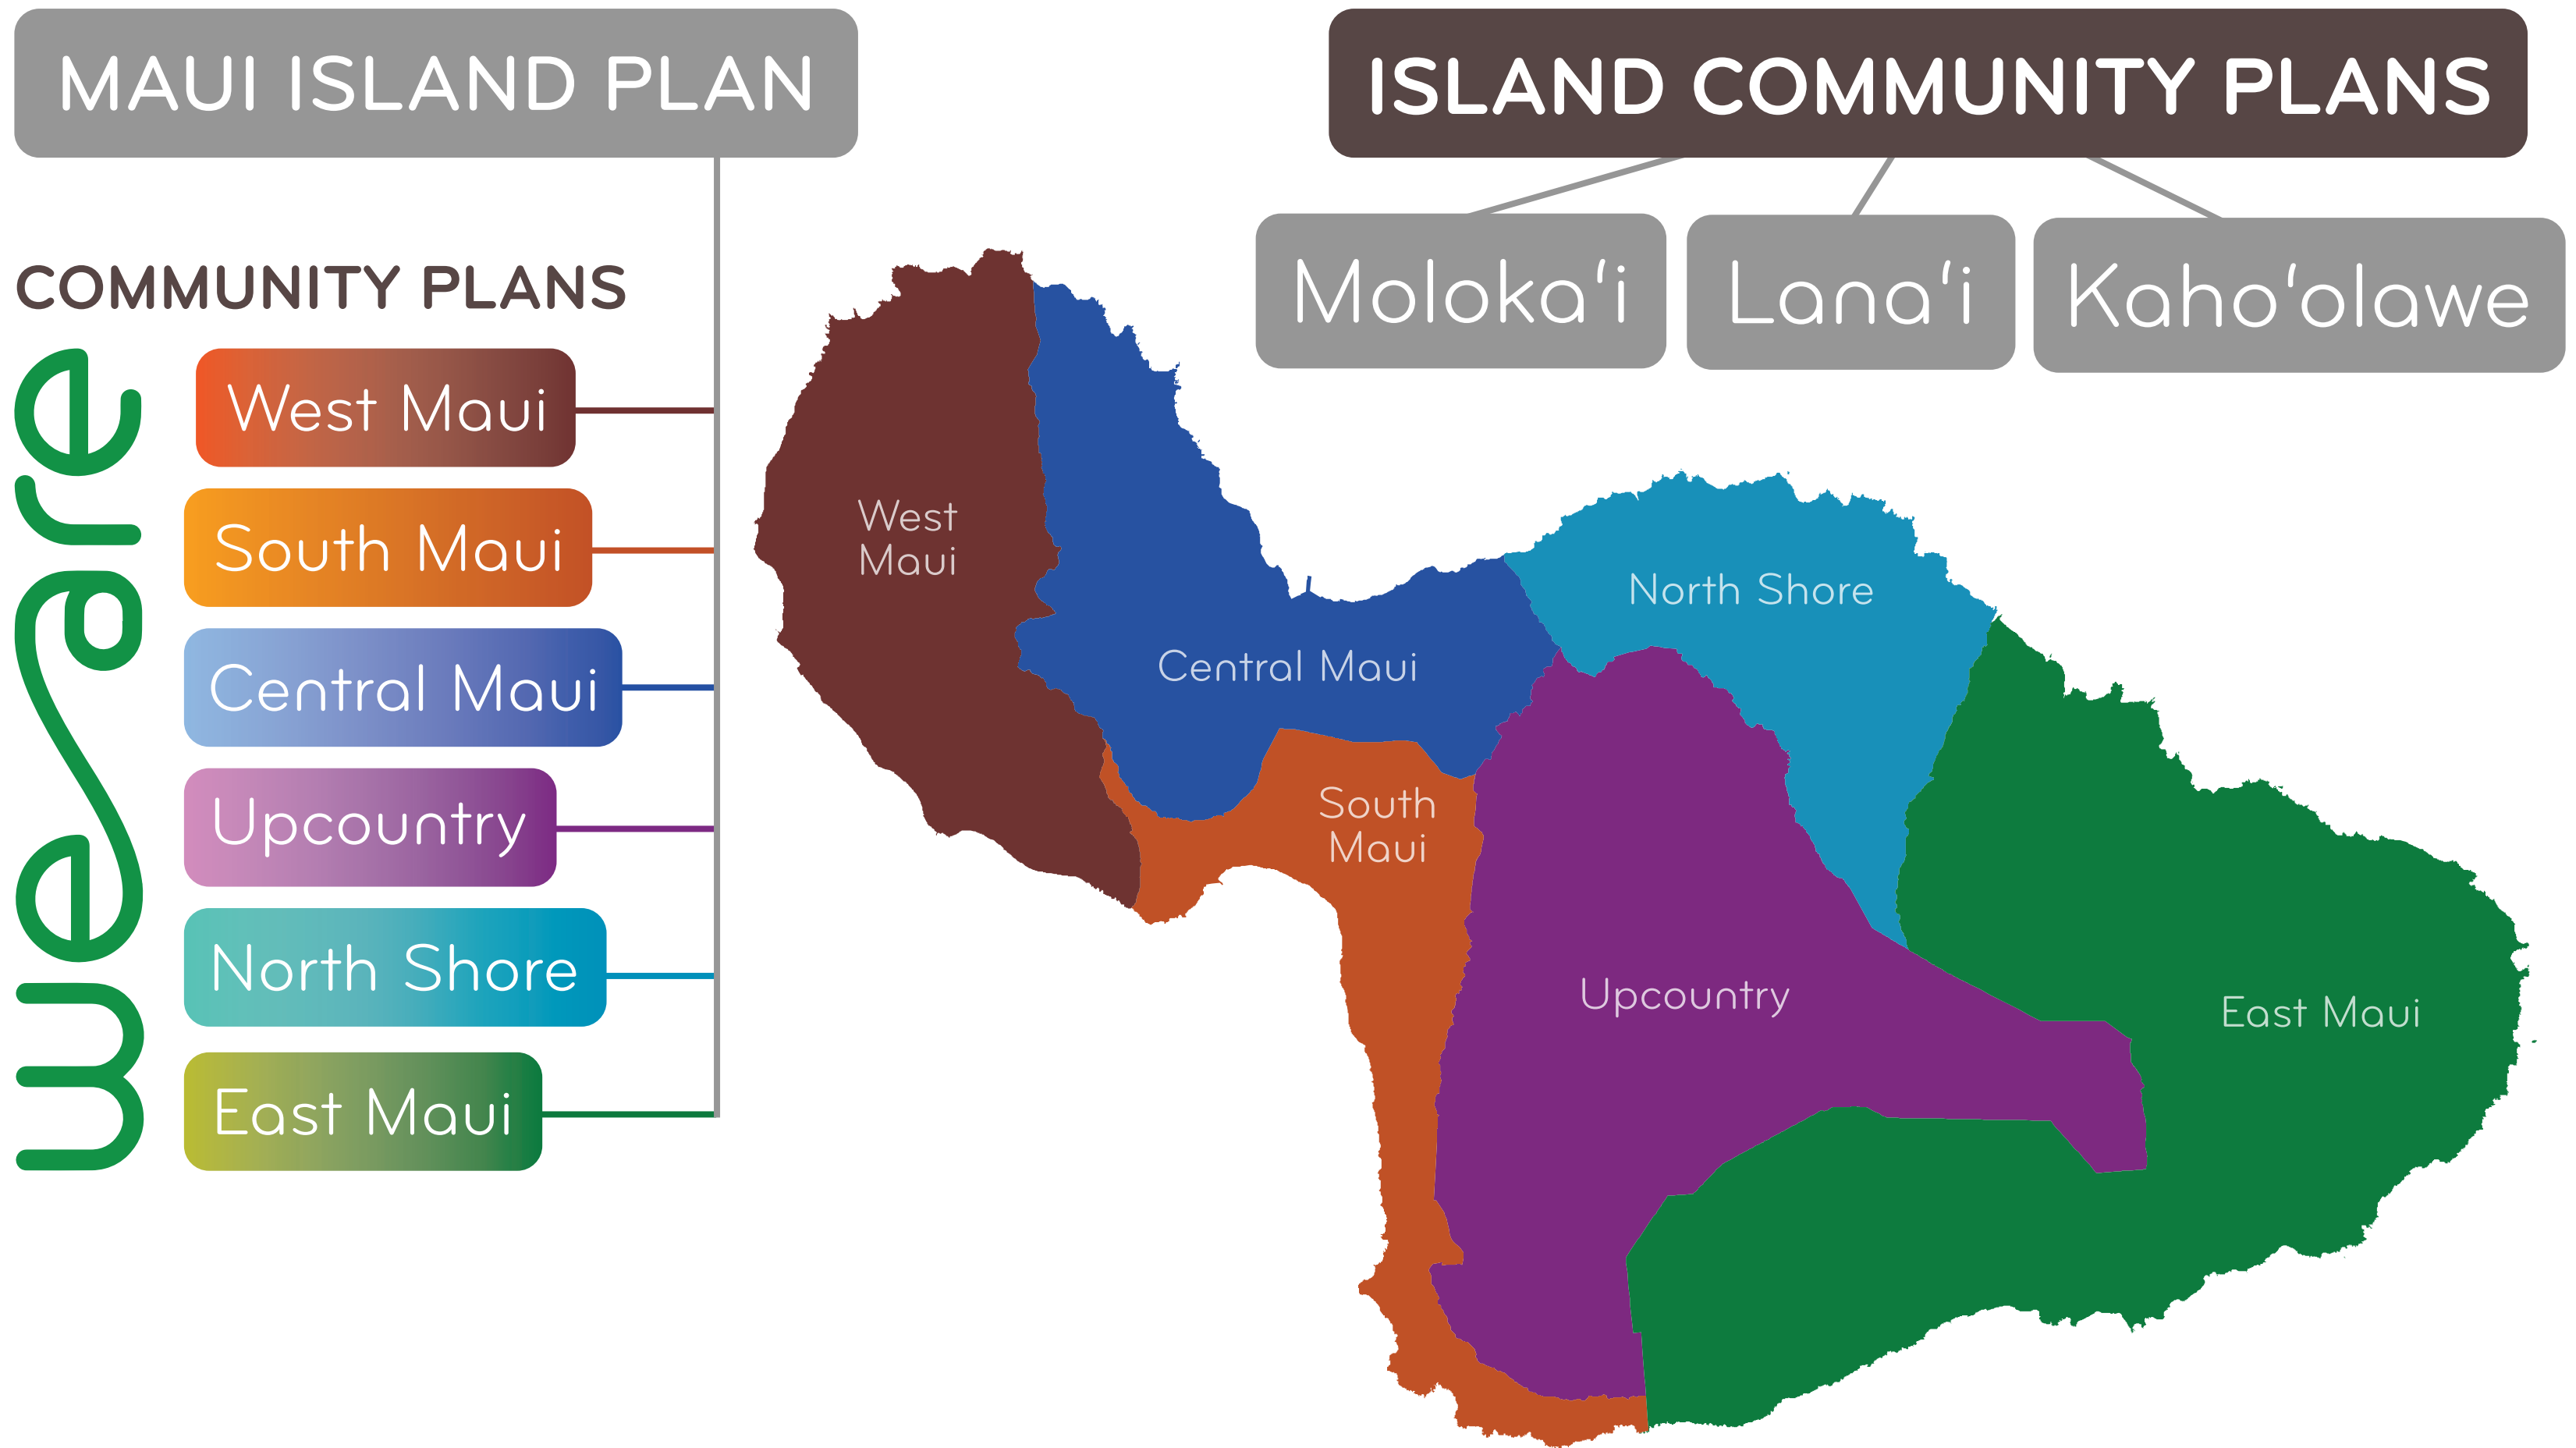

GENERAL PLAN

The *Maui County General Plan* is a series of plans, which are adopted by County ordinance, that provide a guide for future growth.

General